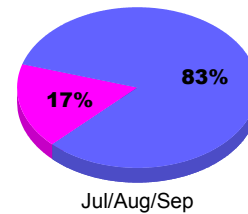

Membership Results
2011-2012

Membership
2010-2011

Month	Net Memb Goal	Actual New Memb	Actual Dropped Memb	Gain/Loss of Memb	Gain/Loss of Memb
Jul/Aug/Sep		371	-223	148	276
Totals		371	-223	148	276

Membership Results 2011-2012

Goal, New, Dropped, Gain/Loss

Comparison of Membership Gain/Loss

Current Year Compared to the Previous Year

Gender Comparison 2011-2012

Male Female