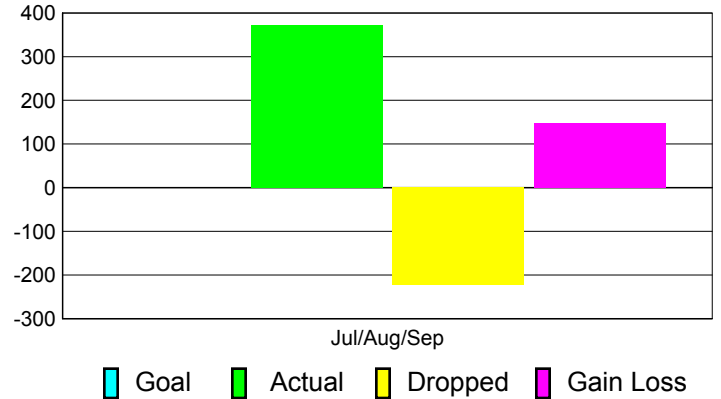

Membership Results 2011-2012

Goal, New, Dropped, Gain/Loss